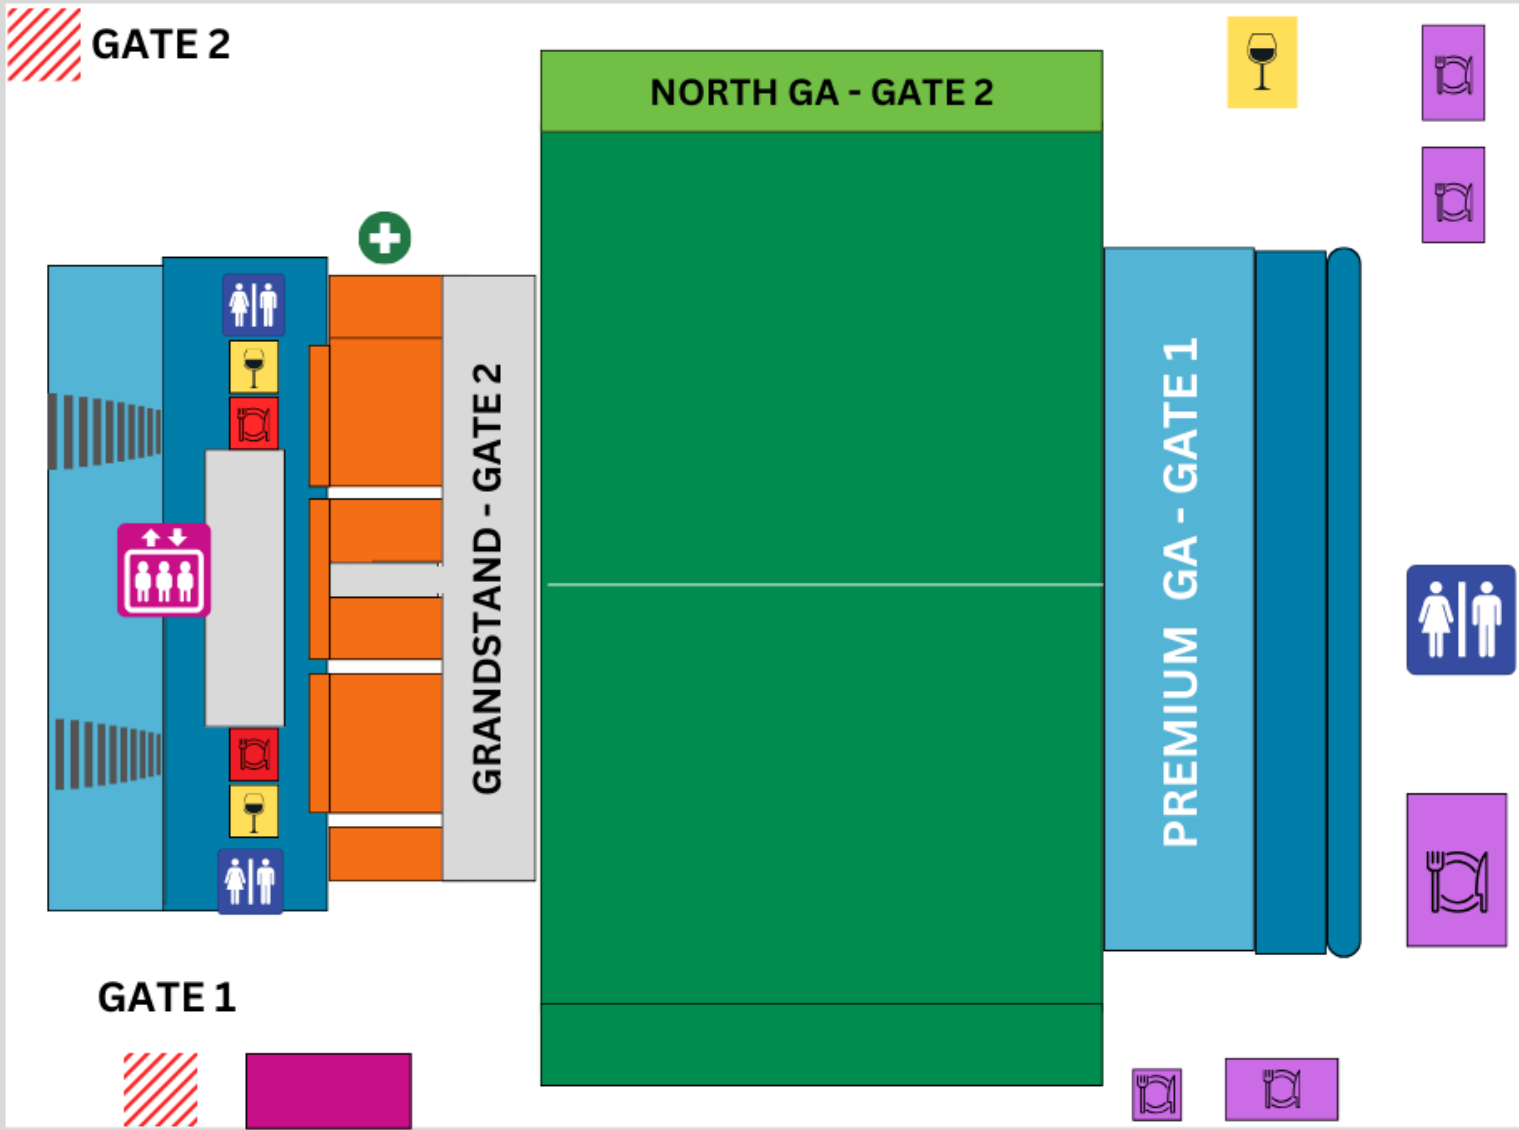

# MAP

-  Grandstand
-  Premium GA (Hill)
-  North GA
-  Box Office
-  Function Room **Level 2**
-  Bars **Level 1**
-  Kiosk **Level 1**
-  Food Vendors
-  Entry Gates
-  First Aid
-  Toilets **Level 1**
-  Elevator **Ground Level**